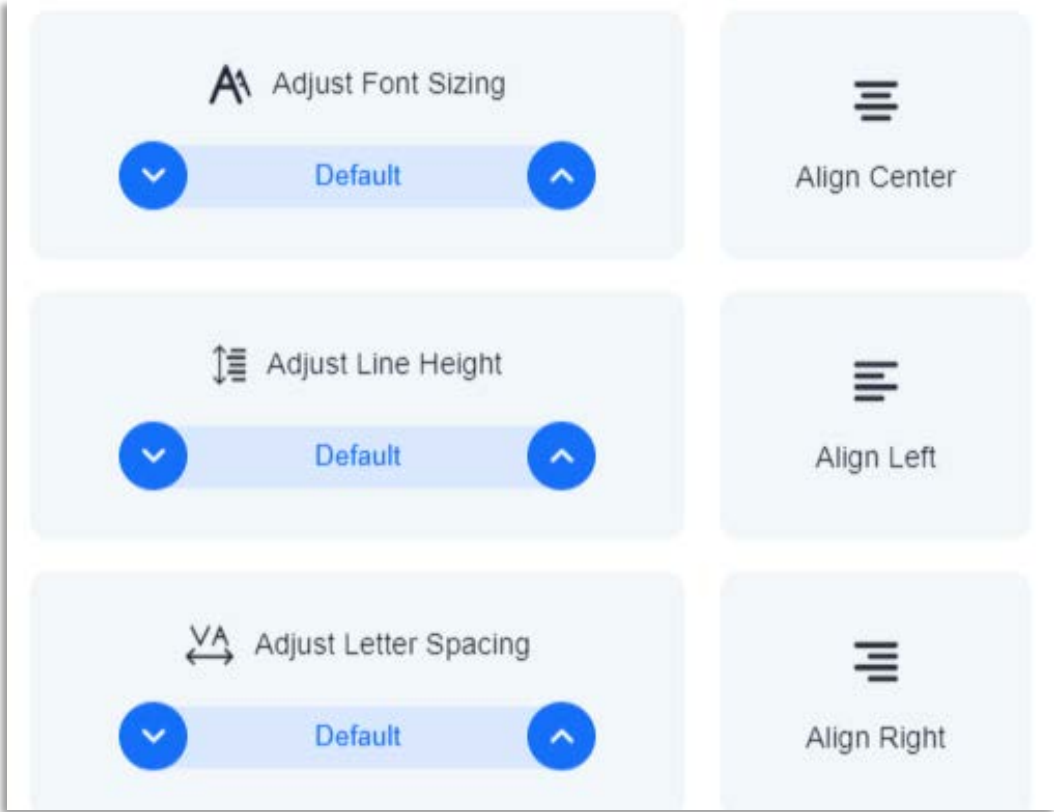

Adjustable Website Information Settings

This attachment outlines the various settings visitors to www.bridgewaterbank.ca can adjust to suit their visual and/or auditory needs.

Accessibility Profiles

The following picture shows the accessibility profiles that are available for website visitors to choose from. These profiles edit the webpage according to the profile selected.

Font Size and Spacing Adjustment

The following accessibility features allow the website visitor to increase font size, the spacing between lines, the spacing between letters, and the alignment of the information.

Other Text and Graphic Adjustments

The following accessibility features are additional features that allow the website visitor to focus directly on the information they require.

Options include:

- Pictures can be removed.
- Configuring all text on a web page to show only the information as a single paragraph.
- The cursor can be changed.