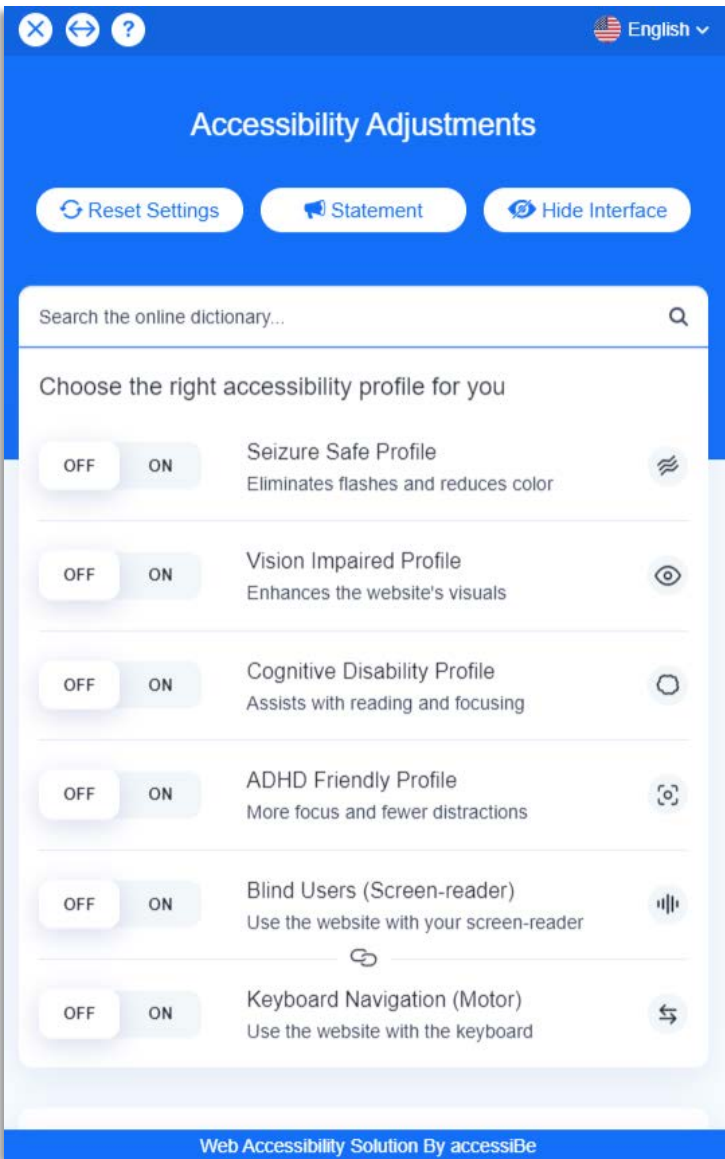

Adjustable Website Information Settings

This attachment outlines the various settings visitors to www.bridgewaterbank.ca can adjust to suit their visual and/or auditory needs.

Accessibility Profiles

The following picture shows the accessibility profiles that are available for website visitors to choose from. These profiles edit the webpage according to the profile selected.

Font Size and Spacing Adjustment

The following accessibility features allow the website visitor to increase font size, the spacing between lines, the spacing between letters, and the alignment of the information.

Other Text and Graphic Adjustments

The following accessibility features are additional features that allow the website visitor to focus directly on the information they require.

Options include:

- Pictures can be removed.
- Configuring all text on a web page to show only the information as a single paragraph.
- The cursor can be changed.